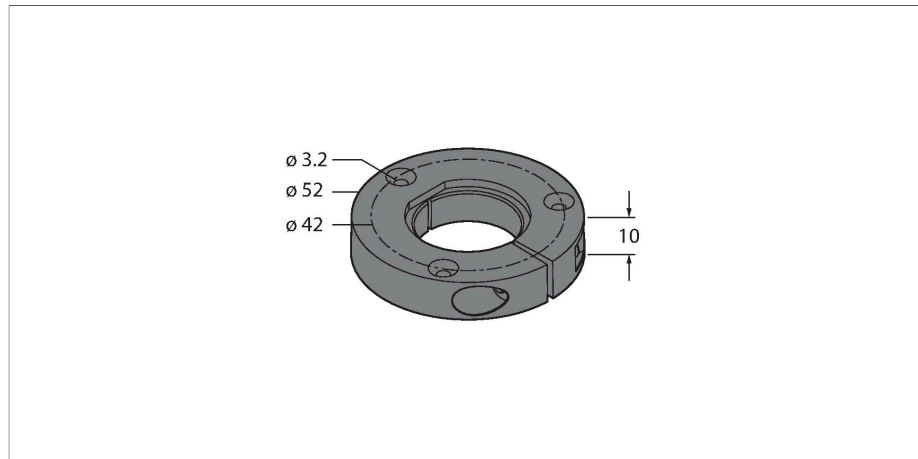

PE1-EQR24

Accessories – Positioning Element For Encoders RI-QR24

Features

- Base unit for positioning element
- Fitting in stainless steel

Technical data

Type	PE1-EQR24
Ident. no.	1590966
Housing material	Plastic