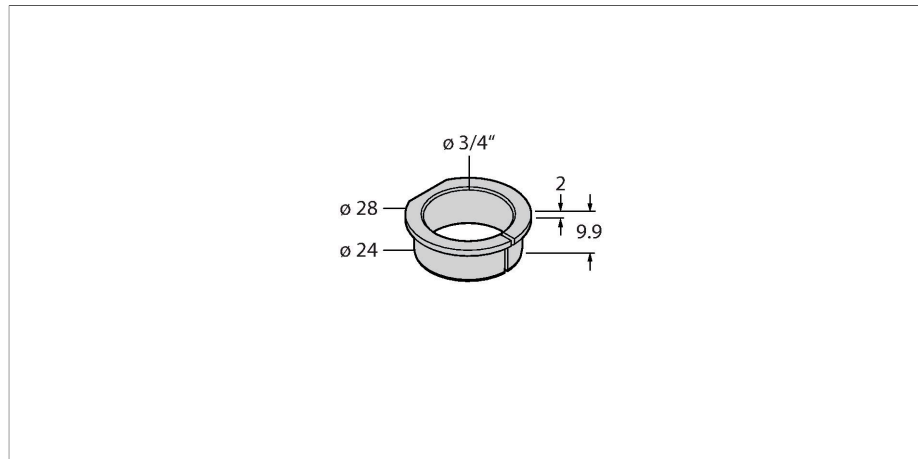

RA11-QR24  
 Accessories – Adapter Sleeve  
 For Encoders RI-QR24

Features

- Reduction Unit 3/4"

Technical data

<b>Type</b>	RA11-QR24
<b>Ident. no.</b>	1590962
<b>Housing material</b>	Aluminium