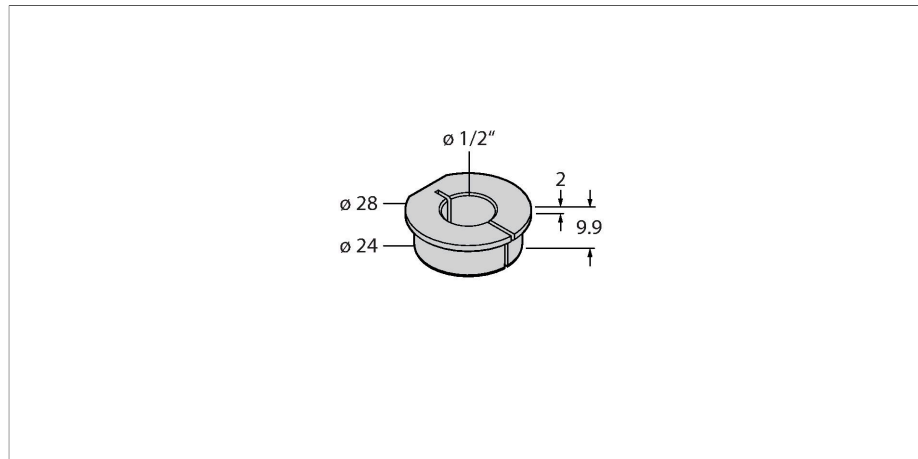

RA9-QR24

Accessories – Adapter Sleeve

For Encoders RI-QR24

Features

- Reduction Unit 1/2"

Technical data

| | |
|-------------------------|-----------|
| Type | RA9-QR24 |
| Ident. no. | 1590960 |
| Housing material | Aluminium |